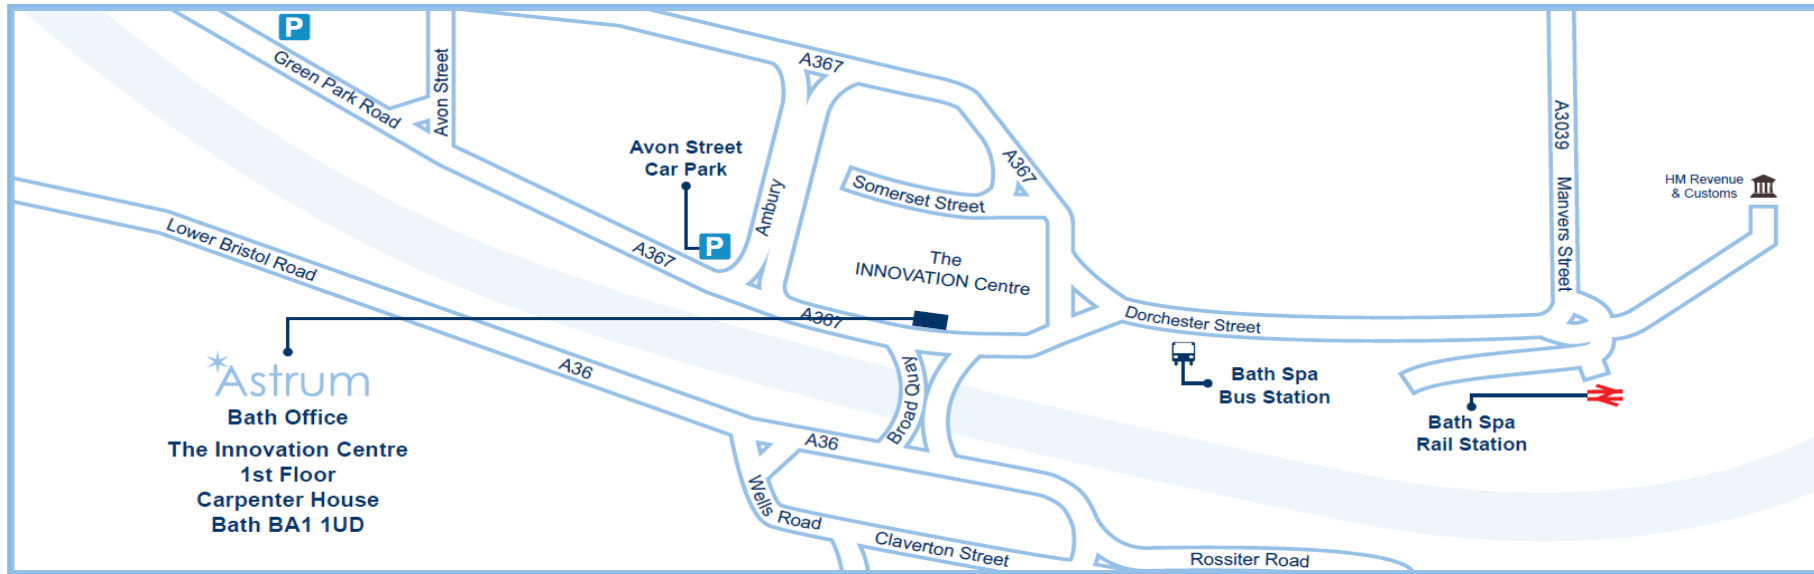

Bath Office

The Innovation Centre
1st Floor Carpenter
House
Bath
BA1 1UD

+44 (0) 1172 140 900
contact@astrum-ip.com

By car:

From Jct 14 of the M4: Follow the A46, then the A4 towards Bath city centre. Once you reach Queen Square, go through two sets of traffic lights, and follow the road towards Avon Street car park. From A46: Once you reach the traffic island with the railway arches, take the turning to cross the river (the Innovation Centre is opposite you). Follow the road, staying in the right hand land, to arrive at Avon Street car park.

By rail:

Exit Bath Spa train station at the main entrance and turn left, passing the bus station on your left. Cross at the lights, keeping the railway arches on your left and the Innovation Centre is on your right, less than two minutes walk from the train station.

By air:

Bristol International Airport is approximately 45 minutes drive away Heathrow airport is approximately 90 minutes drive away.