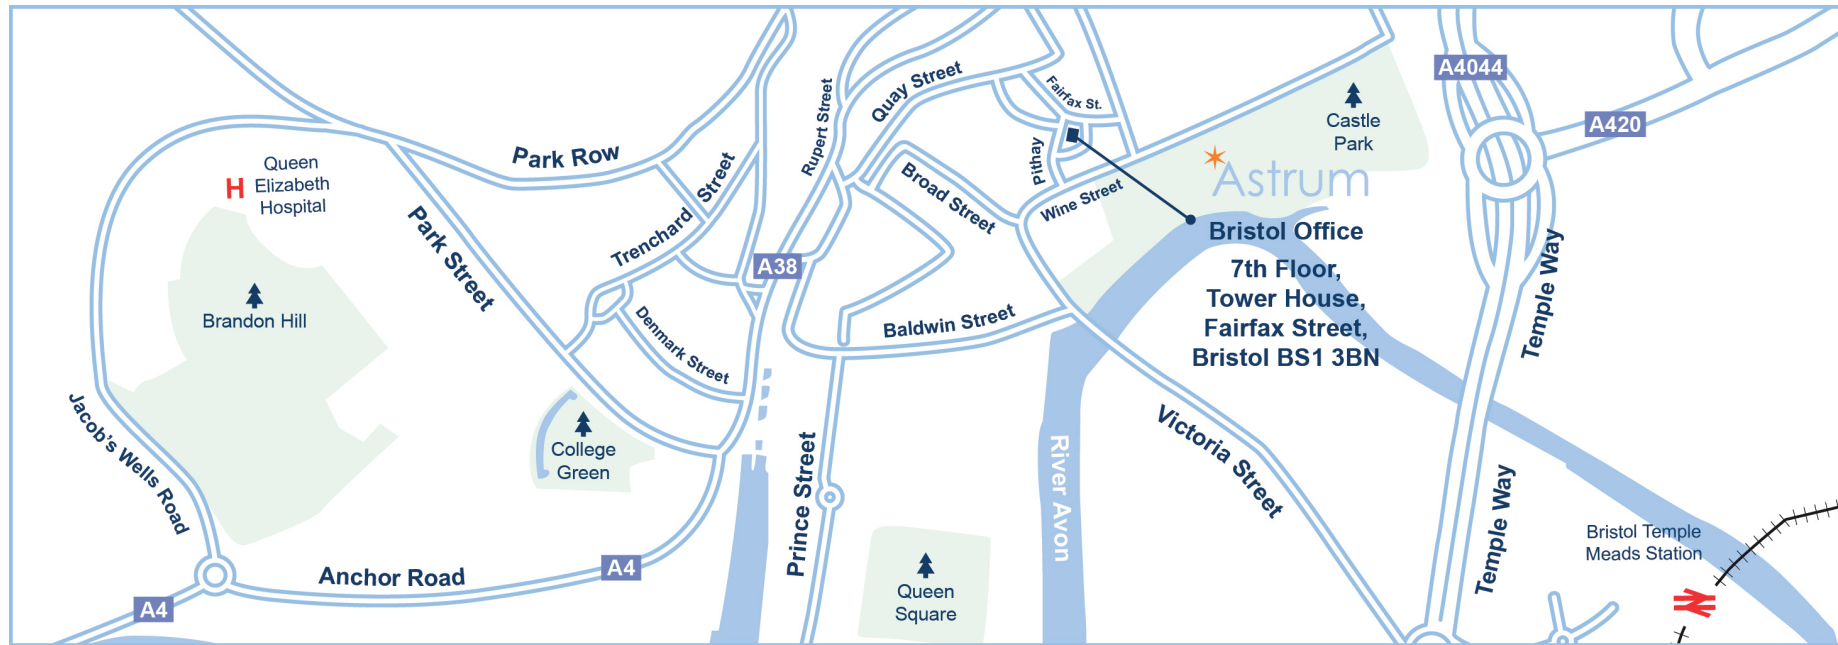

Bristol Office

Tower House
Fairfax Street
Bristol
BS1 3BN

+44 (0) 1172 140 900
contact@astrum-ip.com

By car:

From Junction 19 of the M4: Follow the signs for Bristol onto the M32 and stay on the M32 until reaching the traffic lights at the end. Go through the first set of traffic lights and turn left at the second set onto Temple Way (A4044). Take the first slip road on your left. At the roundabout take the third exit and stay in the right hand lane. The road will bear to the right into Lower Castle Street and when you reach the traffic lights, turn left onto Broad Weir. Then take the second turning on the right onto Pithay. At the bottom of the hill you will see Nelson Street NCP on your left and our offices (Tower House, Fairfax Street) on your right.

By rail:

Exit Bristol Temple Meads at the main entrance – the taxi rank is immediately in front of you. Our offices are around five minutes drive away.

By air:

Bristol International Airport is approximately 20 minutes drive away.