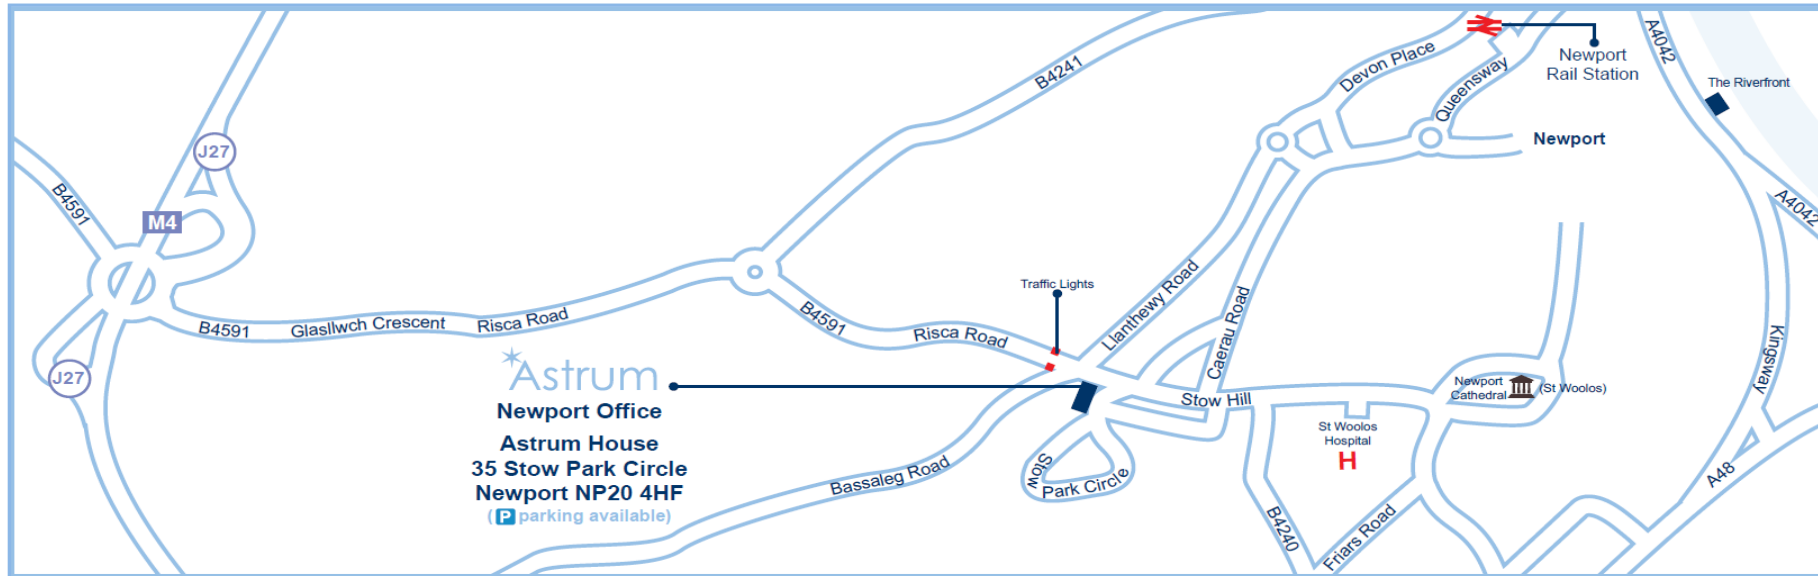

Newport Office

Astrum House
35 Stow Park Circle
Newport
NP20 4HF

+44 (0) 1172 140 900
contact@astrum-ip.com

By car:

From Junction 27 of the M4: Take the exit signposted for Newport. Take the second exit at the small roundabout beside the park. You will see our office sign ahead of you and on the right when you reach the traffic lights.

Go through the traffic lights, take the first turning on the right into Stow Park Circle, and our offices are the first building on your right. Access to our car park is on your right.

By rail:

Exit Newport train station at the main entrance (near platform 1), the taxi rank is on the left. Our offices are less than five minutes drive away.

By air:

Cardiff International Airport is approximately 35 minutes drive away Bristol International Airport is approximately 45 minutes drive away.